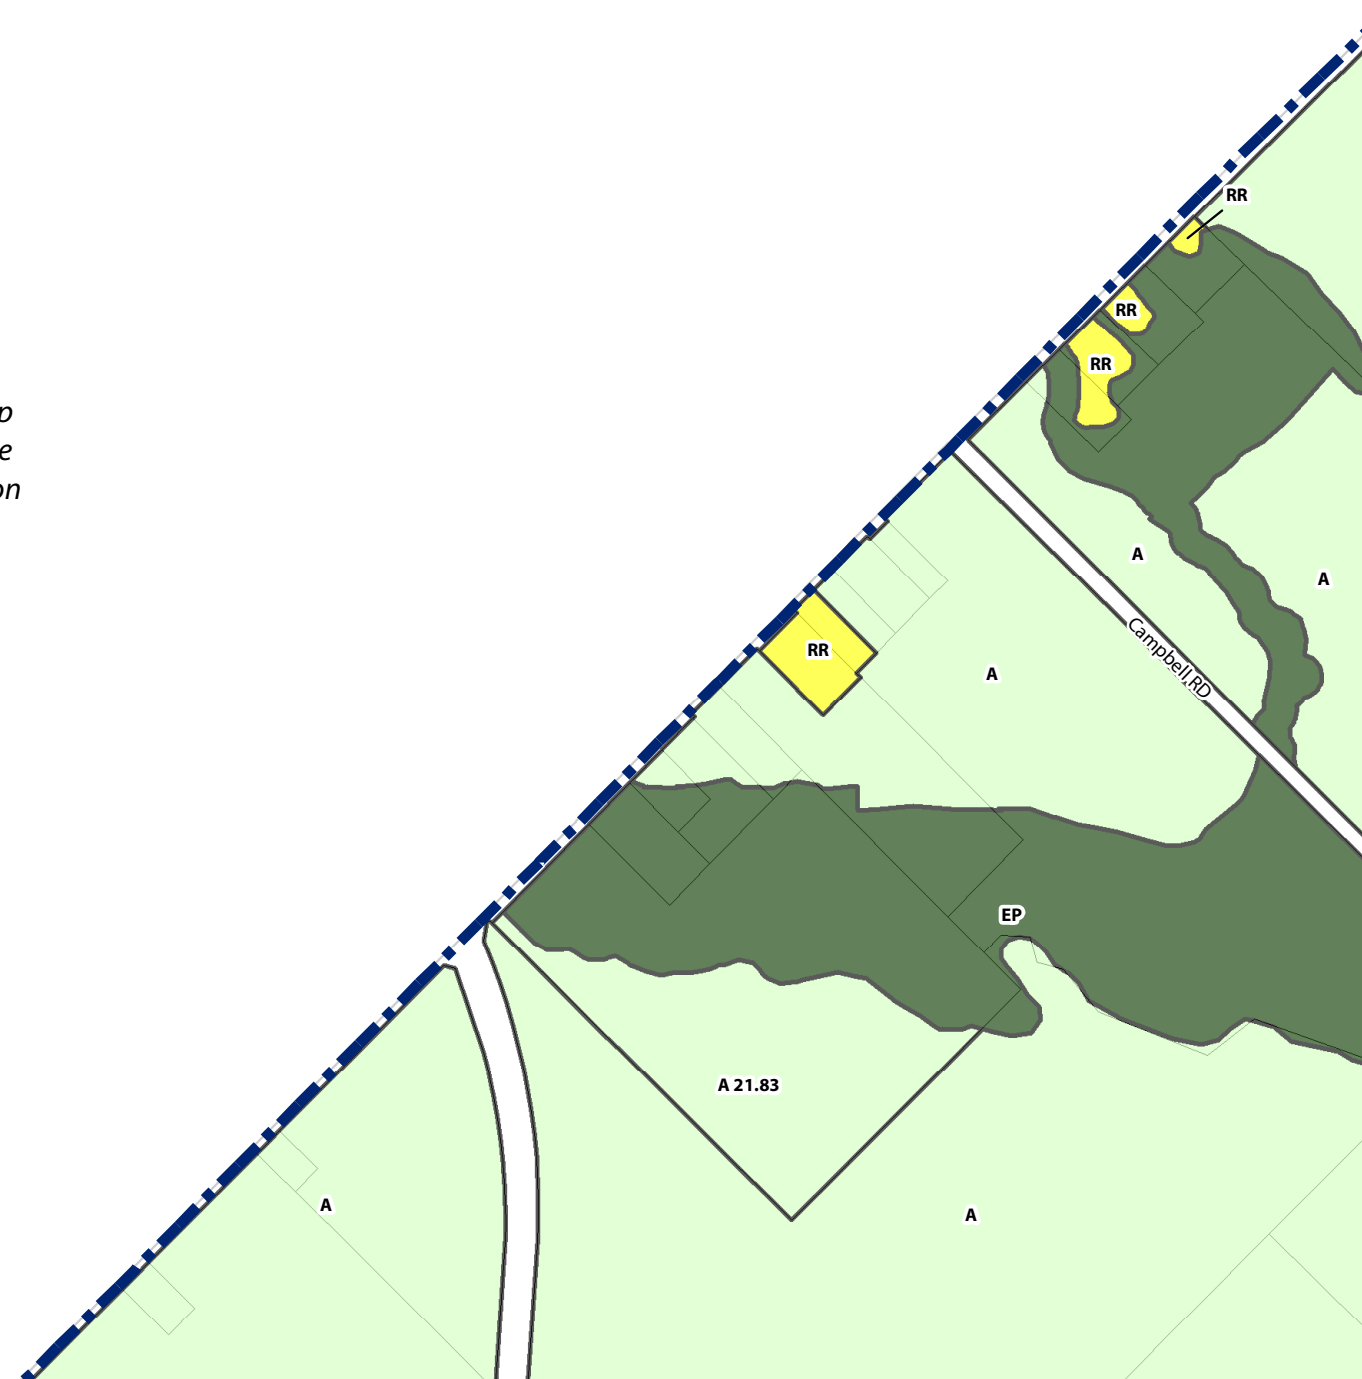

# Schedule A Map 43

**Neighbouring Maps**

		50
	<b>43</b>	44
35	36	37

Township  
Of Centre  
Wellington

**Legend**

- Township Boundary
- Property Boundary

**Zoning**

- Agricultural (A)
- Environmental Protection (EP)
- Rural Residential (RR)

To be read in conjunction with Zoning By-law 40/2016  
DO NOT USE FOR SURVEY OR NAVIGATION PURPOSES  
This map is for reference only and may not be accurate.  
Some data gathered by Wellington County, 2016.  
Includes material which is copyright of the Queen's Printer for Ontario.